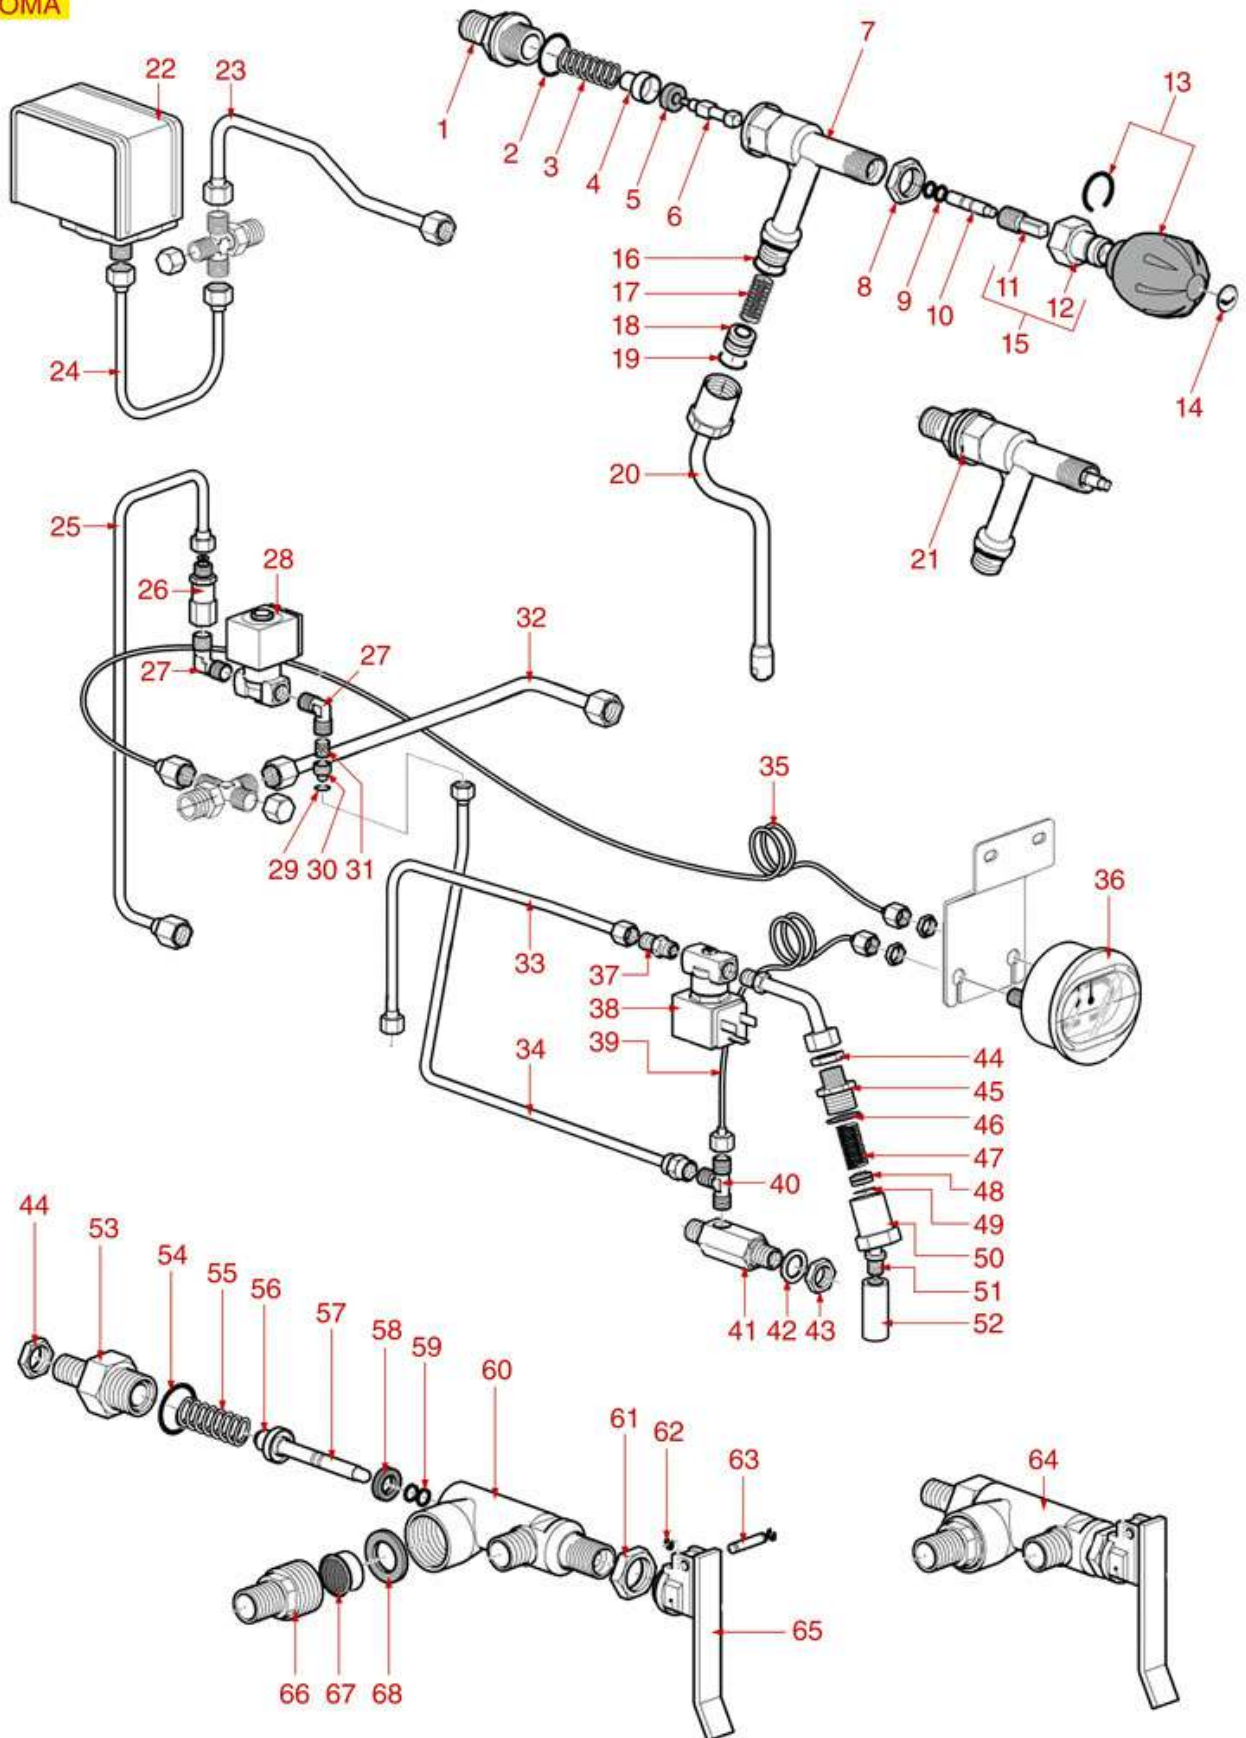

WATER/STEAM/INLET TAP AROMA

AROMA

SAECO

Position	LF code no.	Description
2	1186591	O-RING 0128 VITON
5	1186985	FLAT EPDM GASKET $\varnothing$ 15x6x6 mm
6	1324158	WATER/STEAM TAP PIN
8	1348036	NUT $\varnothing$ 3/8" WRENCH 21x6mm
9	1186900	O-RING 02015 VITON
10	5038097	TAP SHUTTER CONTROL PIN
11	1324089	STEAM TAP SPINDLE
12	1439026	STEAM TAP EXTENSION
13	5027276	WATER/STEAM TAP KNOB
14	1241417	STEAM SILK SCREEN PRINT. F. HANDLE
15	1324400	TAP SPINDLE
16	1786232	O-RING 02062 BROWN VITON
17	1250534	SPRING $\varnothing$ 12x22 mm
18	1786230	PTFE CONICAL SEAL $\varnothing$ 14.5x6.5x9 mm
19	1186709	O-RING 0115 VITON
20	1549021	COMPLETE STEAM PIPE $\varnothing$ 10 mm
21	1348600	COMPLETE STEAM TAP
22	1320531	PRESSURE SWITCH P302/6 3-POLES 30A
26	1523035	NON-RETURN VALVE $\varnothing$ 1/4"M-1/4"F
27	1349710	NICHEL PLATED L-FITTING $\varnothing$ 1/4"M-1/4"M
28	1120243	2-WAYS SOLEN.VALVE PARKER 230V 50/60Hz
29	1186755	O-RING 02018 VITON
36	1245801	BOILER-PUMP PRESSURE GAUGE $\varnothing$ 63 mm
37	1349102	FITTING $\varnothing$ 1/4"M-1/4"M
38	1120354	2-WAY SOLENOID VALVE PARKER 230V 50/60Hz
43	1755006	NUT $\varnothing$ 1/4"
44	1755006	NUT $\varnothing$ 1/4"
46	1786232	O-RING 02062 BROWN VITON
47	1250534	SPRING $\varnothing$ 12x22 mm
48	1786230	PTFE CONICAL SEAL $\varnothing$ 14.5x6.5x9 mm
49	1186709	O-RING 0115 VITON
54	3186181	O-RING 03068 EPDM
58	1186983	FLAT GASKET VITON $\varnothing$ 15x7x3 mm
59	1186900	O-RING 02015 VITON
61	1348036	NUT $\varnothing$ 3/8" WRENCH 21x6mm
63	1324159	PIN $\varnothing$ 5x20.5 mm
64	1358005	COMPLETE WATER INLET TAP
65	1241150	INLET TAP LEVER
67	1449317	WATER PIPE NOZZLE
68	1786231	FLAT GASKET EPDM $\varnothing$ 24x15x3 mm