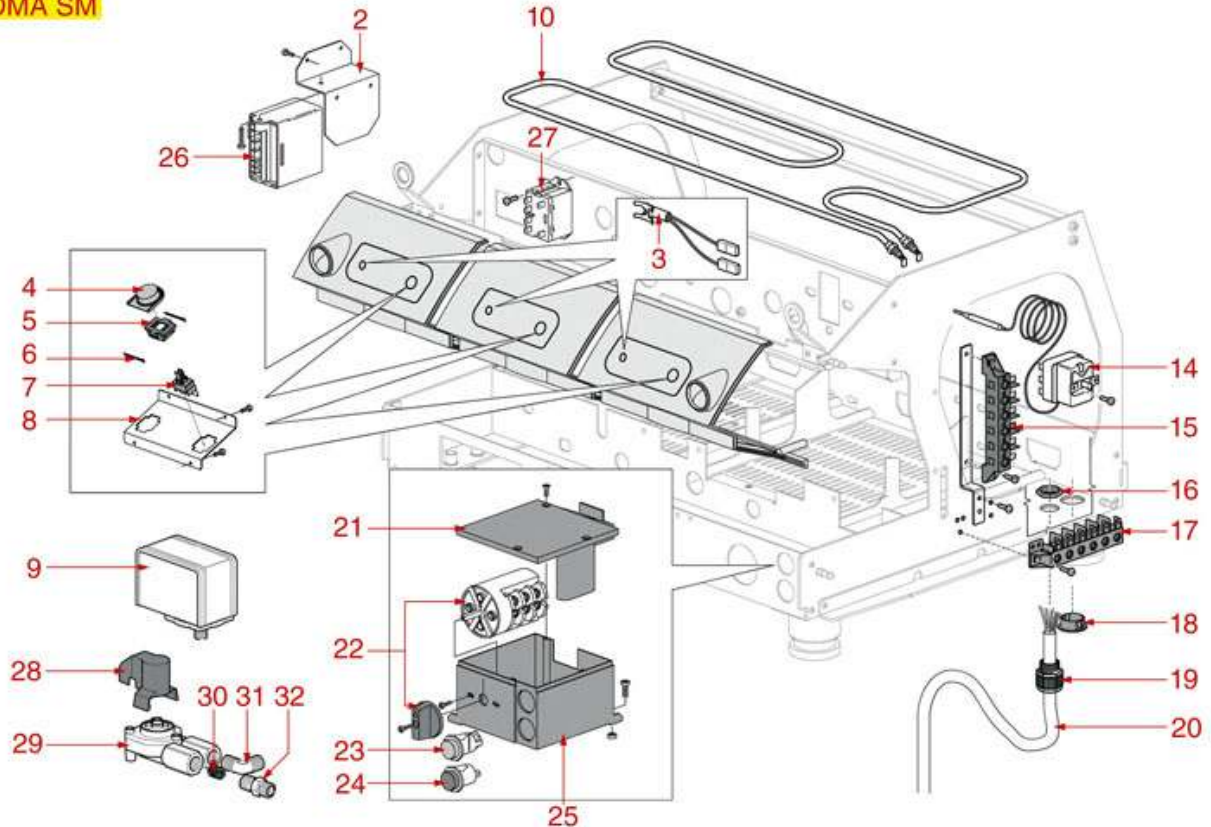

ELECTRICAL PARTS AROMA

AROMA SE

AROMA SM