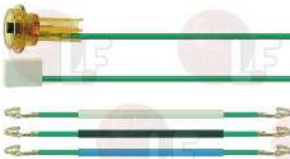

SAECO 288582200

1397006 BOILER TEMPERATURE PROBE NTC
for Coffee machine (SAECO) PRIMEA

SAECO 1200081

1397007 BOILER TEMPERATURE PROBE 230V
for Coffee machine (SAECO) CAFECREMA - CAFEGRANDE
MIGROS - TREVI - VIENNA