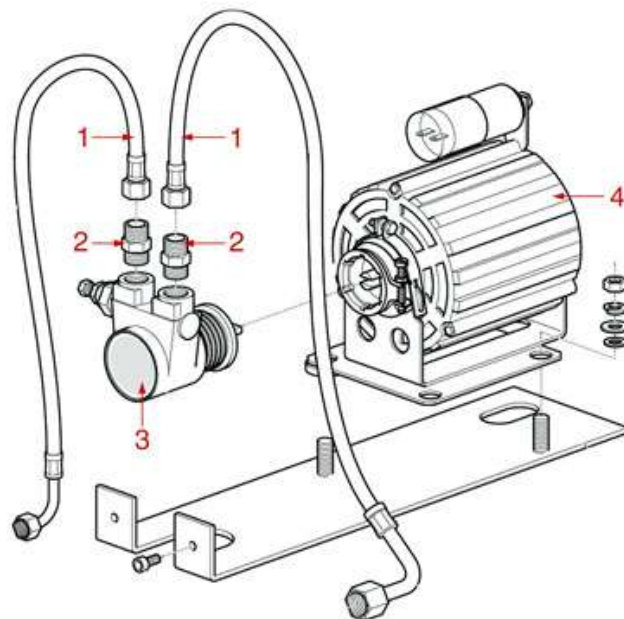

LEVEL BOILER AND PUMP AROMA

AROMA

SAECO

Position	LF code no.	Description
2	1349112	FITTING $\varnothing$ 1/4"M-3/8"M
3	1330001	ROTARY VANE PUMP ROTOFLOW $\varnothing$ 3/8" NPT
4	1240368	RPM CLAMP MOTOR 165W
5	1449671	DRAIN PIPE ELISPIR $\varnothing$ 14x20 mm - 5 m
7	1527537	DRAIN TRAY
9	1449683	SILICONE HOSE $\varnothing$ 5x10 SHORE 60 - 10 m
12	1349706	L-FITTING $\varnothing$ 3/8"M-3/8"M NICKEL-PLATED
16	1341016	LEVEL PROBE $\varnothing$ 1/4"M-123 mm
17	1515100	BOILER VALVE $\varnothing$ 3/8"M 1.8bar CE-PED
18	1186620	COPPER FLAT GASKET $\varnothing$ 22x17x1.5 mm
20	1349014	BOILER FITTING $\varnothing$ 1/2"M-1/2"M
22	1186584	TRIANGULAR GASKET FOR HEATING ELEMENT
22	1186635	TRIANGULAR GASKET FOR HEATING ELEMENT
22	1786006	TRIANGULAR GASKET FOR HEATING ELEMENT
23	1755056	HEATING ELEMENT 4000/4760W 220/240V
23	1755270	HEATING ELEMENT 5465W 230V
24	1528008	WASHER 17x8x2 mm UNI 6592
27	1528622	S/S SCREW T.E. M8x16 UNI 5739 DIN 24017
28	1349103	FITTING $\varnothing$ 3/8"M-3/8"M
30	1348036	NUT $\varnothing$ 3/8" WRENCH 21x6mm
31	1186399	ZINC-PLATED WASHER 30x17x3 mm
36	1523537	BOILER VALVE $\varnothing$ 1/4"M
37	1186404	PTFE FLAT GASKET $\varnothing$ 18x13x2 mm
39	1186226	FLAT EPDM GASKET
40	1528136	GLASS FASTENING NUT $\varnothing$ 1/2"F HOLE 13 mm
41	1520400	LEVEL GLASS $\varnothing$ 12x106 mm SILK-SCREEN PRIN
43	3526699	BALL VALVE $\varnothing$ 1/4" MF