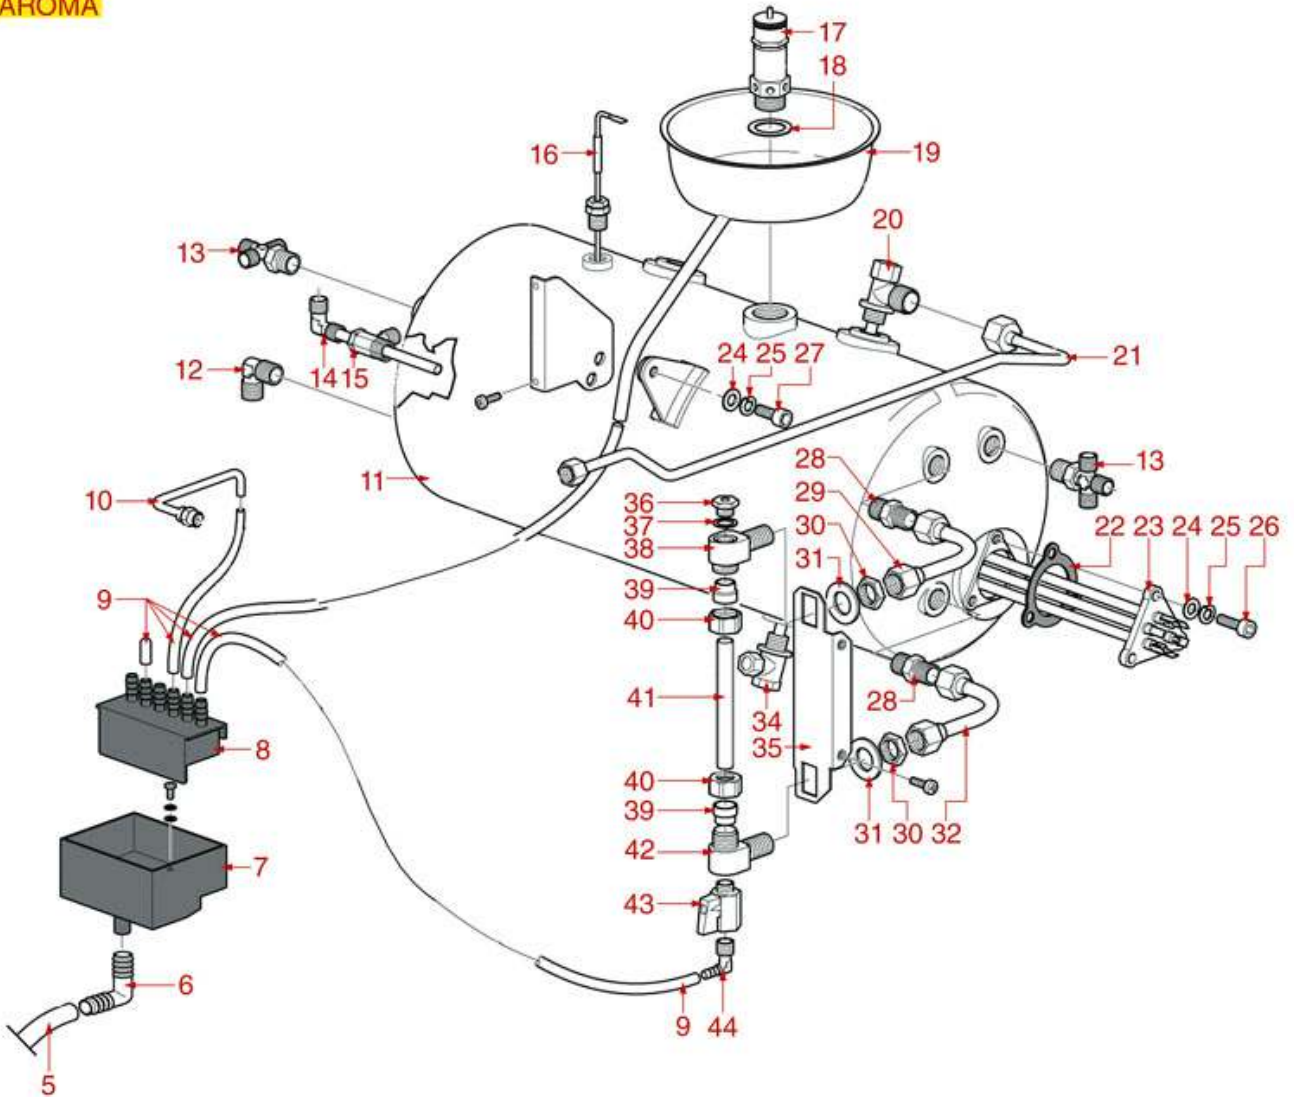

LEVEL BOILER AND PUMP AROMA

AROMA

SAECO

Position	LF code no.	Description
2	1349112	FITTING $\varnothing$ 1/4"M-3/8"M
3	1330001	ROTARY VANE PUMP ROTOFLOW $\varnothing$ 3/8" NPT
4	1240368	RPM CLAMP MOTOR 165W
5	1449671	DRAIN PIPE ELISPIR $\varnothing$ 14x20 mm - 5 m
7	1527537	DRAIN TRAY
9	1449683	SILICONE HOSE $\varnothing$ 5x10 SHORE 60 - 10 m
12	1349706	L-FITTING $\varnothing$ 3/8"M-3/8"M NICKEL-PLATED
16	1341016	LEVEL PROBE $\varnothing$ 1/4"M-123 mm
17	1515100	BOILER VALVE $\varnothing$ 3/8"M 1.8bar CE-PED
18	1186620	COPPER FLAT GASKET $\varnothing$ 22x17x1.5 mm
20	1349014	BOILER FITTING $\varnothing$ 1/2"M-1/2"M
22	1186584	TRIANGULAR GASKET FOR HEATING ELEMENT
22	1186635	TRIANGULAR GASKET FOR HEATING ELEMENT
22	1786006	TRIANGULAR GASKET FOR HEATING ELEMENT
23	1755056	HEATING ELEMENT 4000/4760W 220/240V
23	1755270	HEATING ELEMENT 5465W 230V
24	1528008	WASHER 17x8x2 mm UNI 6592
27	1528622	S/S SCREW T.E. M8x16 UNI 5739 DIN 24017
28	1349103	FITTING $\varnothing$ 3/8"M-3/8"M
30	1348036	NUT $\varnothing$ 3/8" WRENCH 21x6mm
31	1186399	ZINC-PLATED WASHER 30x17x3 mm
36	1523537	BOILER VALVE $\varnothing$ 1/4"M
37	1186404	PTFE FLAT GASKET $\varnothing$ 18x13x2 mm
39	1186226	FLAT EPDM GASKET
40	1528136	GLASS FASTENING NUT $\varnothing$ 1/2"F HOLE 13 mm
41	1520400	LEVEL GLASS $\varnothing$ 12x106 mm SILK-SCREEN PRIN
43	3526699	BALL VALVE $\varnothing$ 1/4" MF