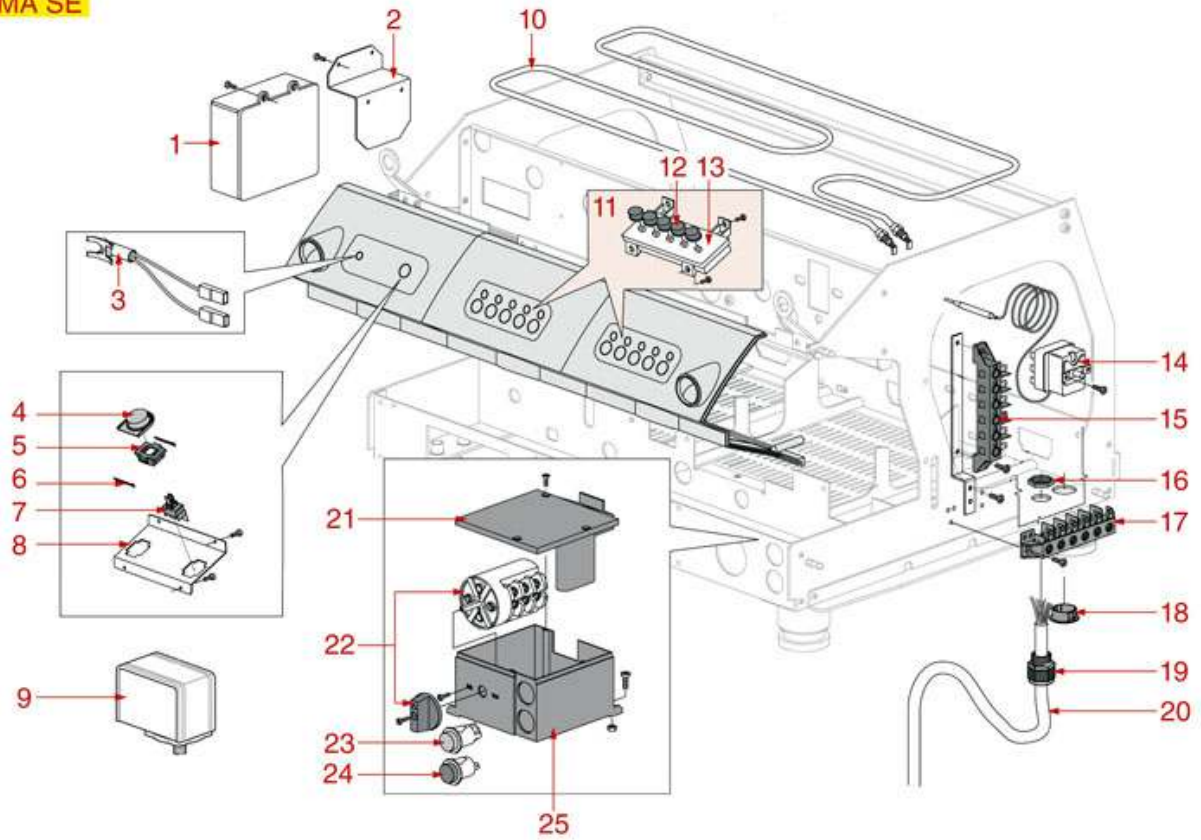

ELECTRICAL PARTS AROMA

AROMA SE